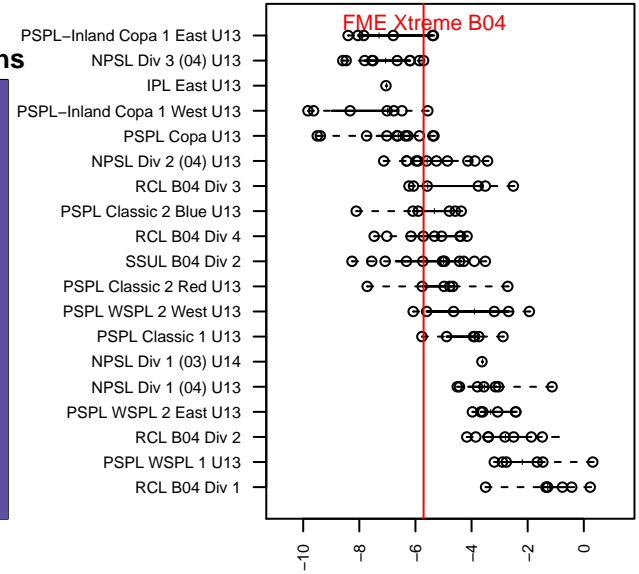

**attack and defense rating
relative to others at age
and all opponents in last 13 months**