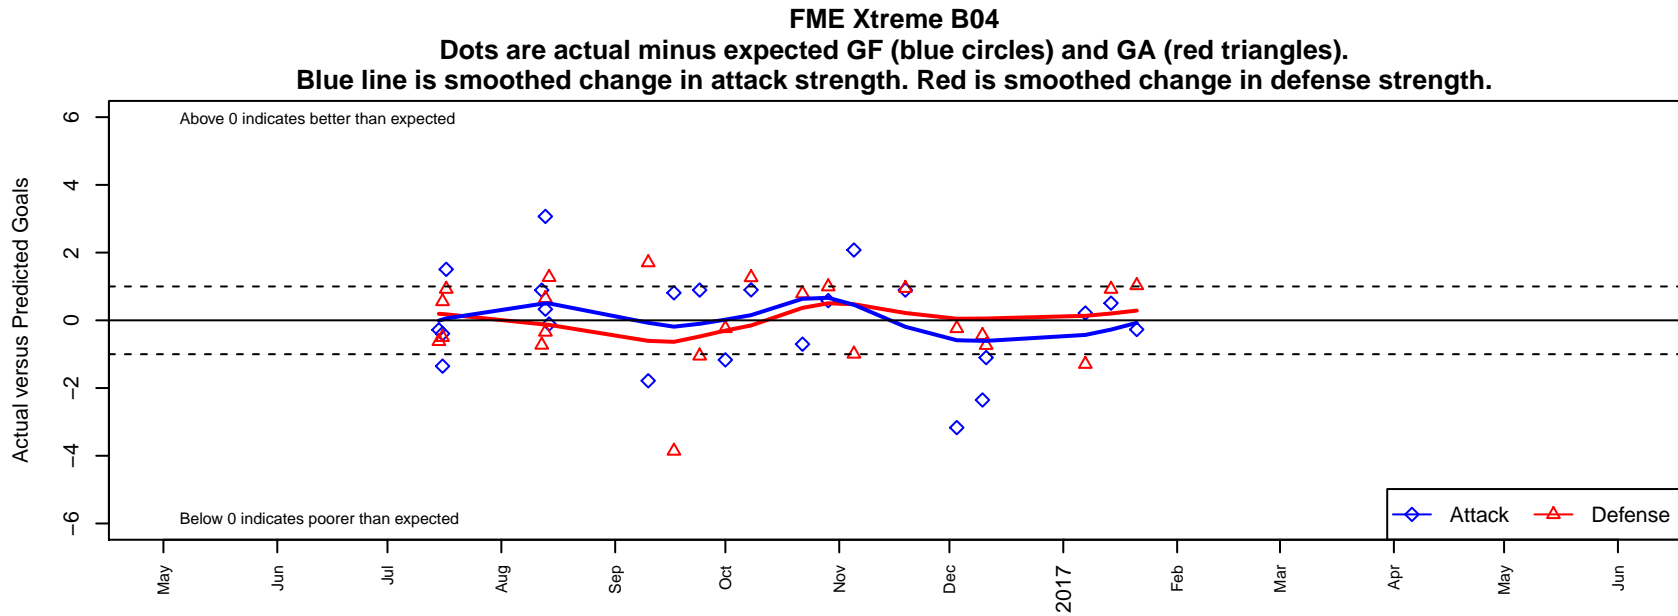

FME Xtreme B04

Fife Milton Edgewood SC
 Milton, WA
 B04 total strength=720
 attack=1.08 defense=0.53
 fall league = NPSL Div 3 (04) U13
 notes= Salapu 2016

alt names used:
 FME Xtreme B04
 FME Xtreme 04 Salapu

Venues played:
 2016 KITG BU13 Red
 2016 Blast Off B2004 B
 2016 NPSL Division 3 (04) U13
 2016 Founders Cup B04 Div A

**attack and defense variance (black dot)
relative to other teams
and top 10 in region**